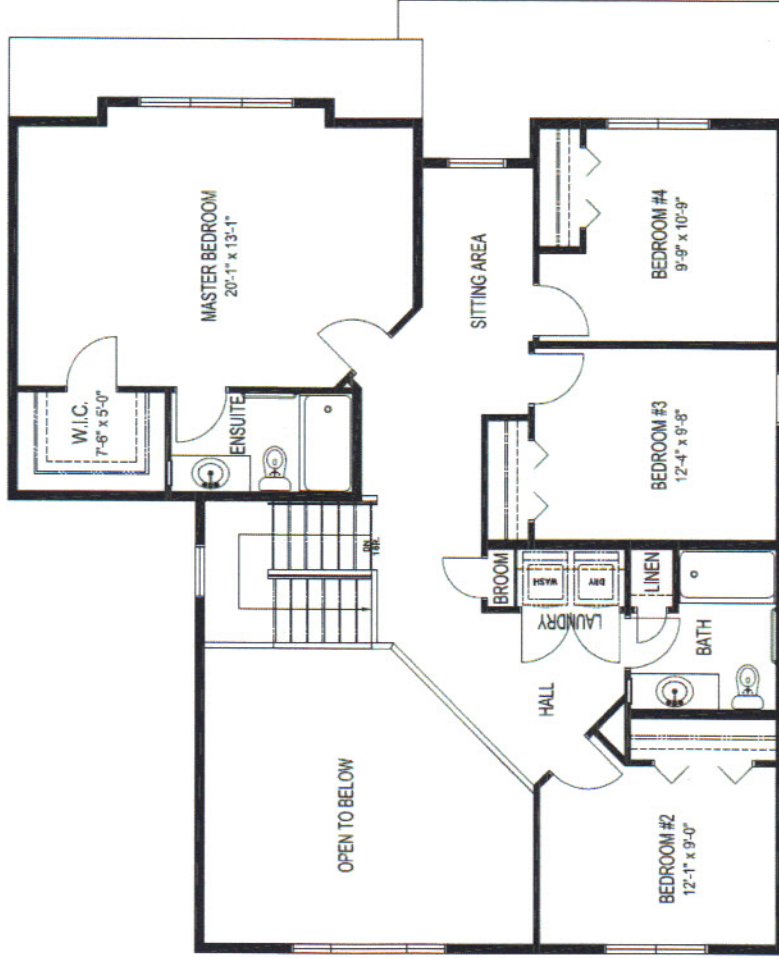

Ashland "B"

(BWL) Visitable

2,206 Sq. Ft.
4 Bedroom / 2.5 Bath
*optional features shown

MAIN FLOOR PLAN

***For marketing purposes only.**
Optional features shown:

- Pot lights to front porch

SECOND FLOOR PLAN - 4 BEDROOM

Ashland "B"

(BWL) Visitable

2,206 Sq. Ft.
 4 Bedroom / 2.5 Bath