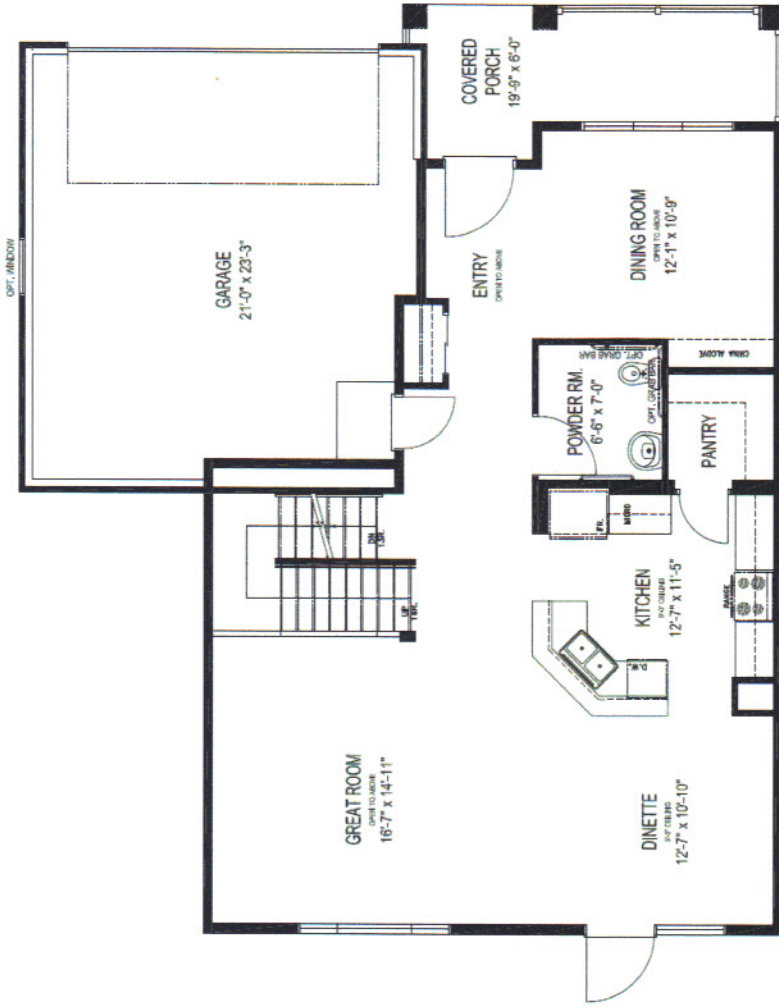

Ashland "B"

(BWL) Visitable

2,206 Sq. Ft.
4 Bedroom / 2.5 Bath
*optional features shown

MAIN FLOOR PLAN

***For marketing purposes only.**
Optional features shown:

- Pot lights to front porch

SECOND FLOOR PLAN - 4 BEDROOM

Ashland "B"

(BWL) Visitable

2,206 Sq. Ft.
 4 Bedroom / 2.5 Bath