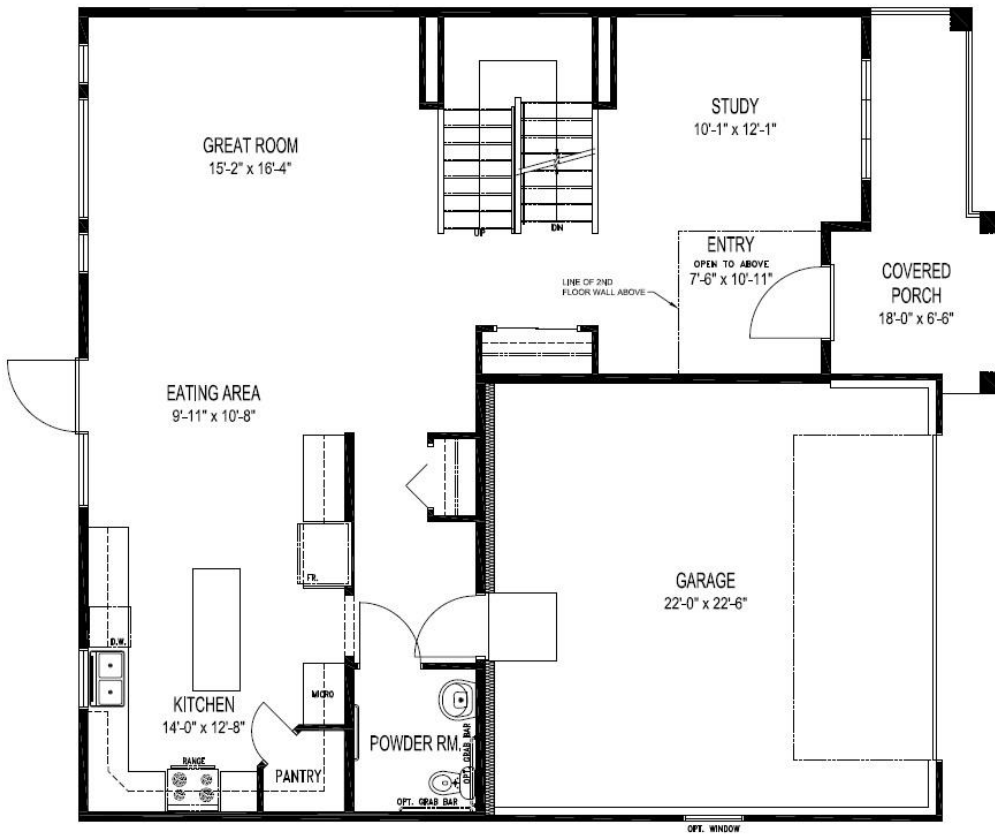

Woodland

(BWL) Visitable

2,465 Sq. Ft.
4 Bedroom / 2.5 Bath
*optional features shown

MAIN FLOOR PLAN

SECOND FLOOR PLAN - 4 BEDROOM

OPTIONAL 5TH BEDROOM

Woodland

(BWL) Visitable

2,465 Sq. Ft.
4 Bedroom / 2.5 Bath