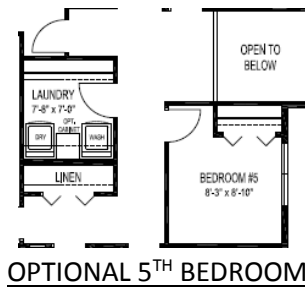

Woodland

(BWL) Visitable

2,465 Sq. Ft.
4 Bedroom / 2.5 Bath
*optional features shown

MAIN FLOOR PLAN

SECOND FLOOR PLAN - 4 BEDROOM

OPTIONAL 5TH BEDROOM

Woodland

(BWL) Visitable

2,465 Sq. Ft.
4 Bedroom / 2.5 Bath