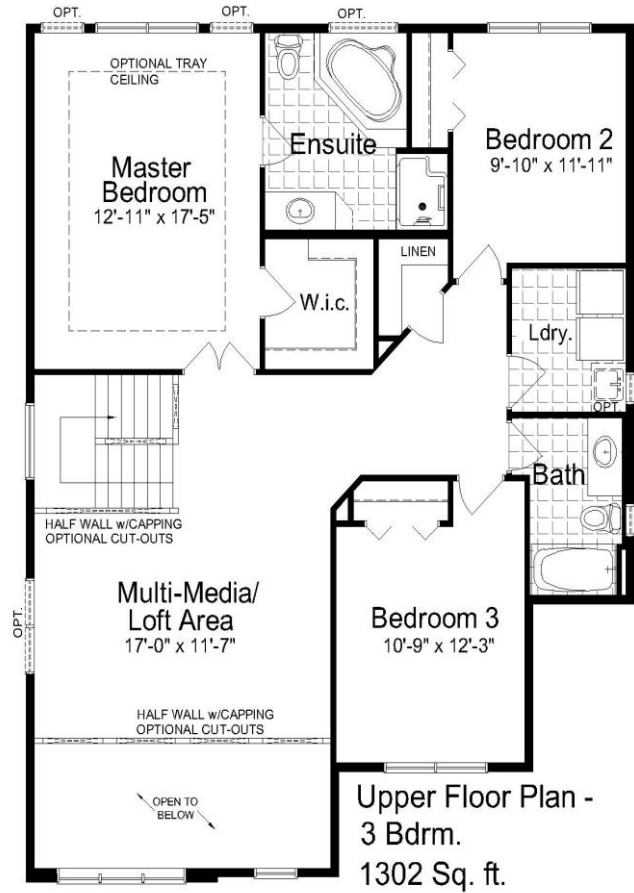

HILTON
HOMES

THE ELIZABETH III

Plan 20-2532C-V

2533 Sq. ft.
3 BEDROOM
2.5 BATH

WWW.HILTONHOMES.CA

THE ELIZABETH III

Plan 20-2532C-V 2533 Sq. ft.
3 BEDROOM
2.5 BATH

WWW.HILTONHOMES.CA

Actual plan may vary from brochure. This plan is published by Hilton Homes. Dimensions and square footage shown are approximate and subject to change without notice. Elevations may show optional features for artistic purposes. Please ask your sales representative for more information.