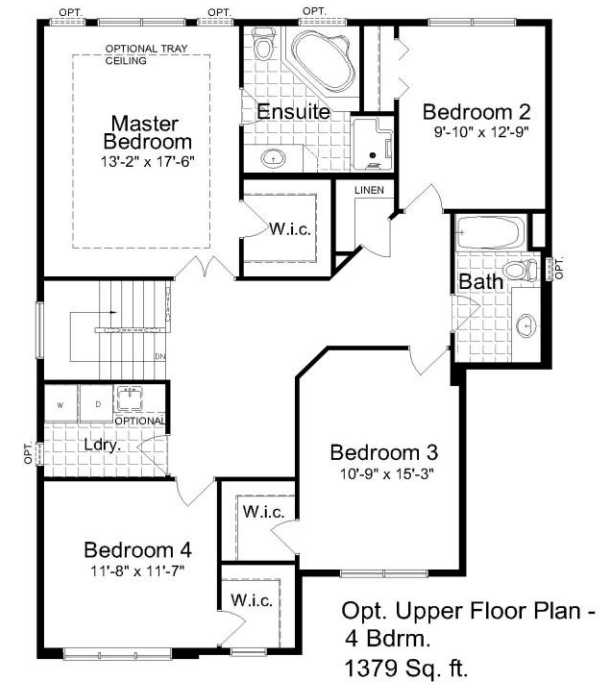

HILTON
HOMES

THE ELIZABETH III

Plan 20-2532C-V

2533 Sq. ft.
3 BEDROOM
2.5 BATH

WWW.HILTONHOMES.CA

THE ELIZABETH III

Plan 20-2532C-V 2533 Sq. ft.
3 BEDROOM
2.5 BATH

WWW.HILTONHOMES.CA

Actual plan may vary from brochure. This plan is published by Hilton Homes. Dimensions and square footage shown are approximate and subject to change without notice. Elevations may show optional features for artistic purposes. Please ask your sales representative for more information.