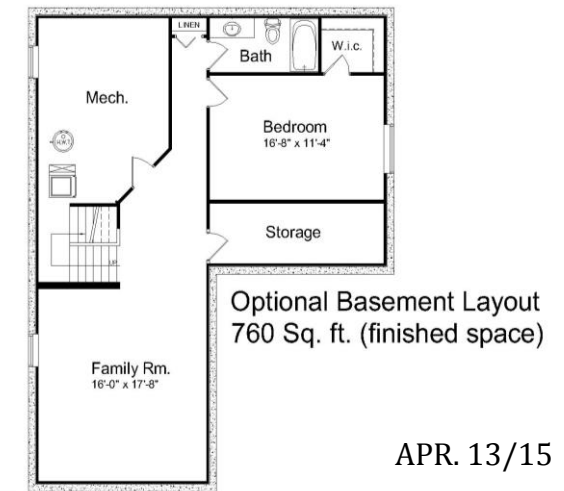

HILTON
HOMES

THE ELIZABETH III

Plan 20-2532C-V

2533 Sq. ft.
3 BEDROOM
2.5 BATH

WWW.HILTONHOMES.CA

THE ELIZABETH III

Plan 20-2532C-V 2533 Sq. ft.
3 BEDROOM
2.5 BATH

WWW.HILTONHOMES.CA

Actual plan may vary from brochure. This plan is published by Hilton Homes. Dimensions and square footage shown are approximate and subject to change without notice. Elevations may show optional features for artistic purposes. Please ask your sales representative for more information.