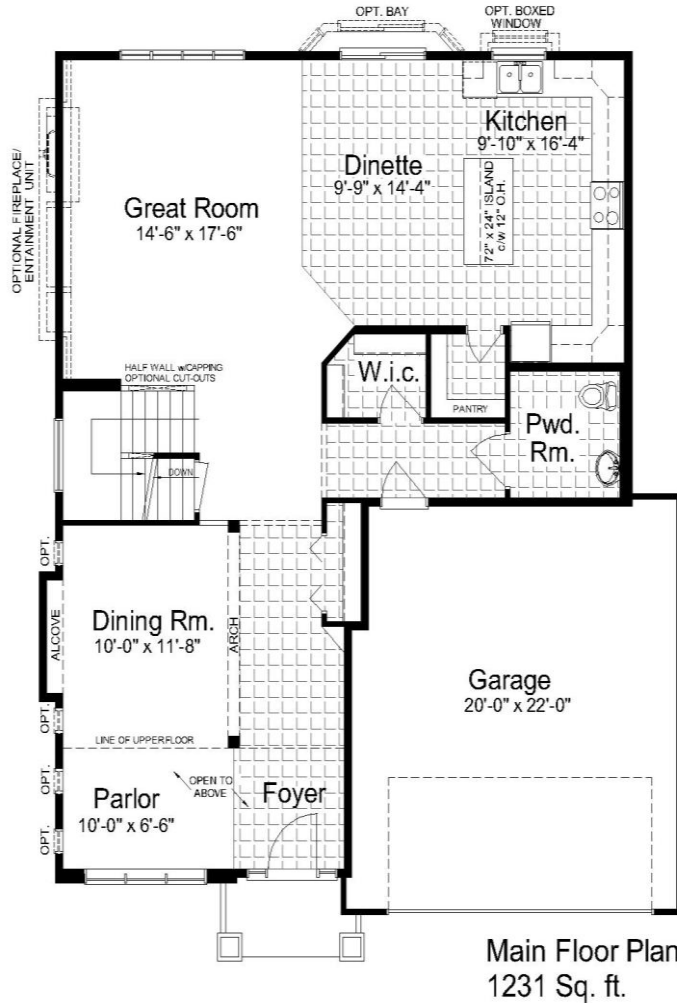

HILTON
HOMES

THE ELIZABETH III

Plan 20-2532C-V

2533 Sq. ft.
3 BEDROOM
2.5 BATH

WWW.HILTONHOMES.CA

THE ELIZABETH III

Plan 20-2532C-V 2533 Sq. ft.
3 BEDROOM
2.5 BATH

WWW.HILTONHOMES.CA

Actual plan may vary from brochure. This plan is published by Hilton Homes. Dimensions and square footage shown are approximate and subject to change without notice. Elevations may show optional features for artistic purposes. Please ask your sales representative for more information.