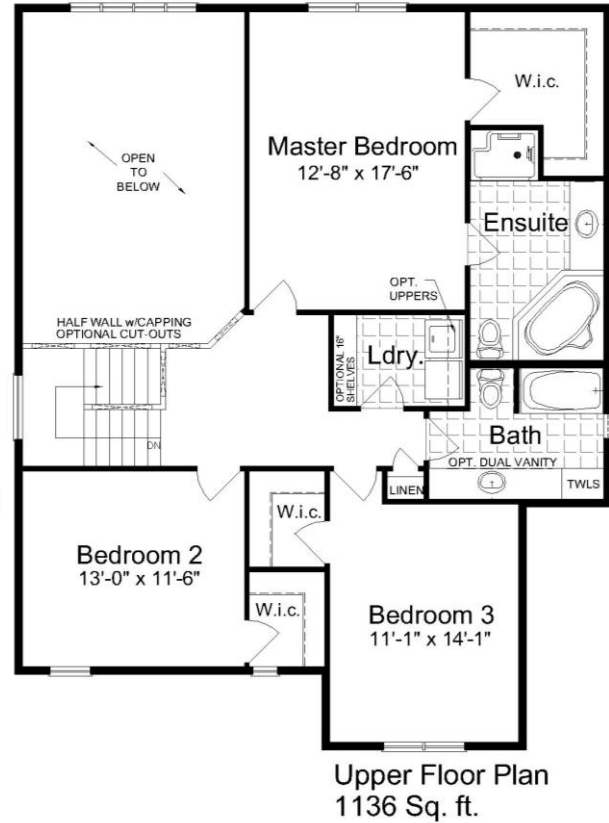

THE EMILY

Plan 20-2470V

2465 Sq. ft.
3 BEDROOM
2.5 BATH

WWW.HILTONHOMES.CA

THE EMILY

Plan 20-2470V

2465 Sq. ft.
3 BEDROOM
2.5 BATH

WWW.HILTONHOMES.CA

Actual plan may vary from brochure. This plan is published by Hilton Homes. Dimensions and square footage shown are approximate and subject to change without notice. Elevations may show optional features for artistic purposes. Please ask your sales representative for more information.