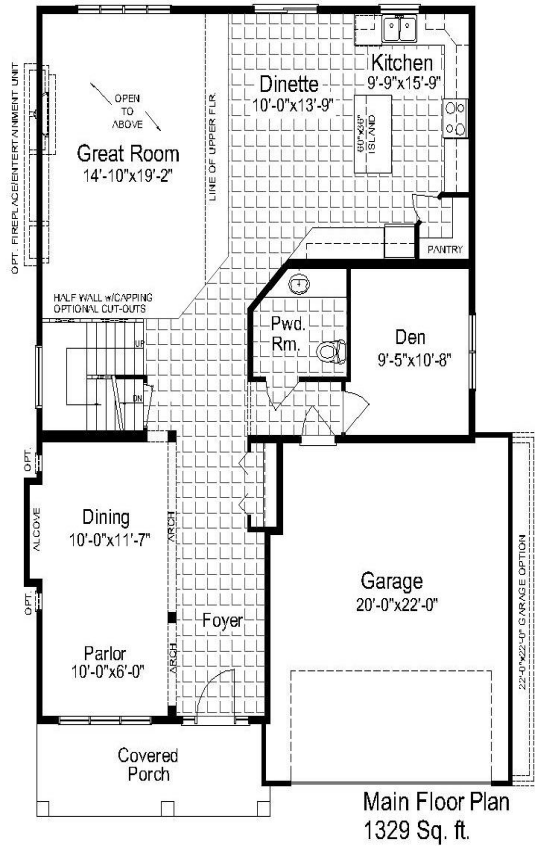

THE EMILY

Plan 20-2470V

2465 Sq. ft.
3 BEDROOM
2.5 BATH

WWW.HILTONHOMES.CA

THE EMILY

Plan 20-2470V

2465 Sq. ft.
3 BEDROOM
2.5 BATH

WWW.HILTONHOMES.CA

Actual plan may vary from brochure. This plan is published by Hilton Homes. Dimensions and square footage shown are approximate and subject to change without notice. Elevations may show optional features for artistic purposes. Please ask your sales representative for more information.